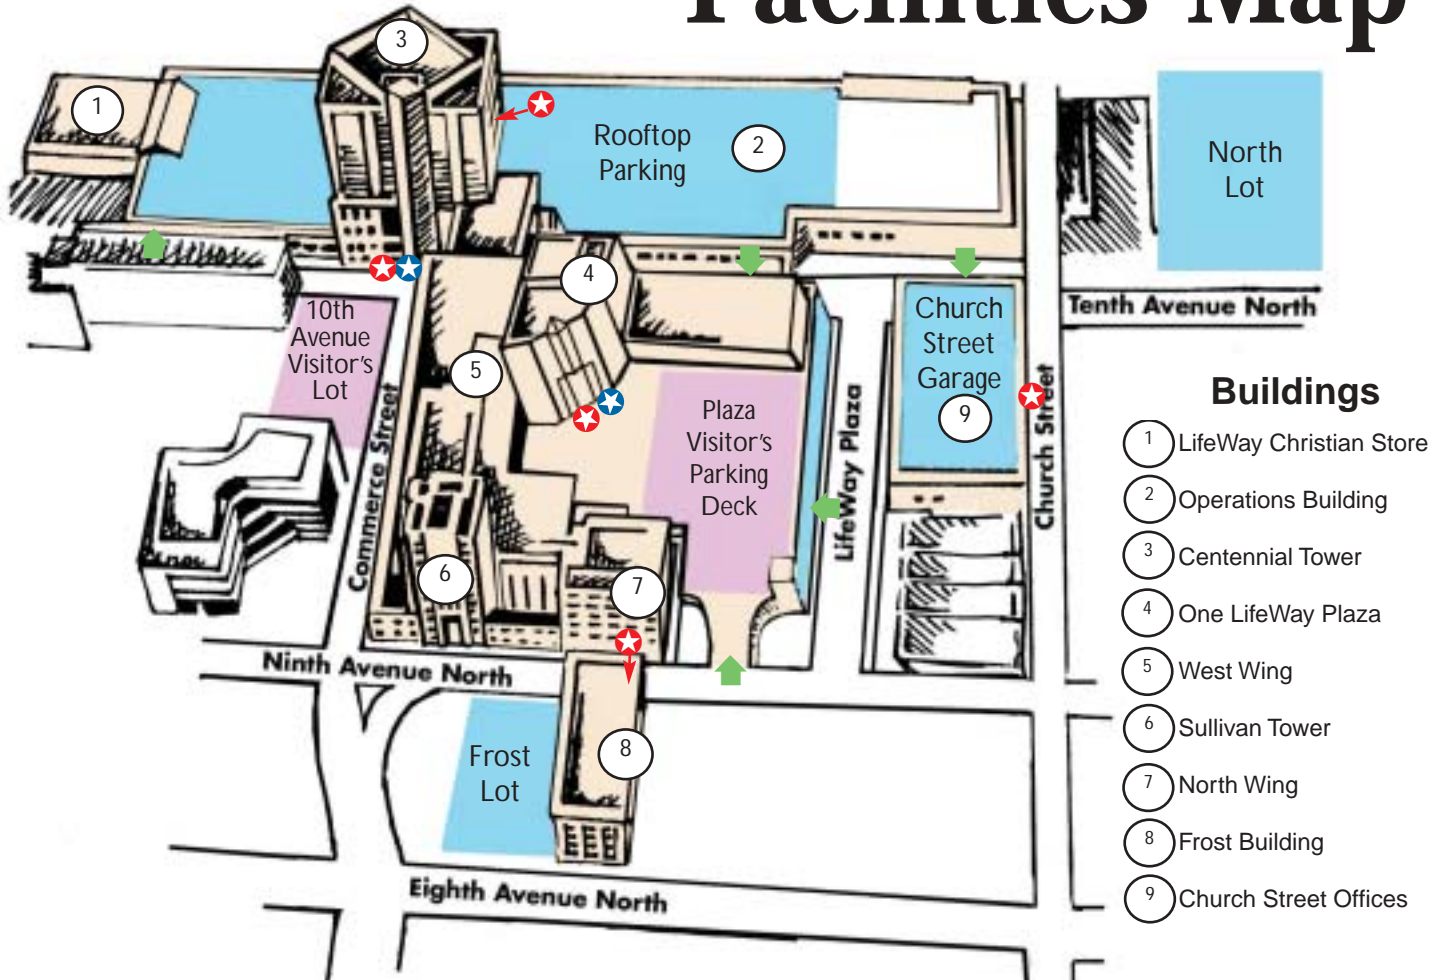

# Facilities Map

## Entrances

- ★ LifeWay Employee Entrance
- ★ LifeWay Visitor Entrance

**Employees** may enter in any of the following doors: Frost Building at Ninth Avenue, One Lifeway Plaza, 115 Tenth Avenue, Operations Building roof at Centennial Tower lobby and Church Street (near E-Business offices.) The One LifeWay Plaza garage has entrances into West Wing and Operations Building from doors inside the garage.

**Visitors** may enter at either One LifeWay Plaza or 117 Tenth Avenue.

**Visitors** may park on the Plaza parking deck or in the Tenth Avenue lot.